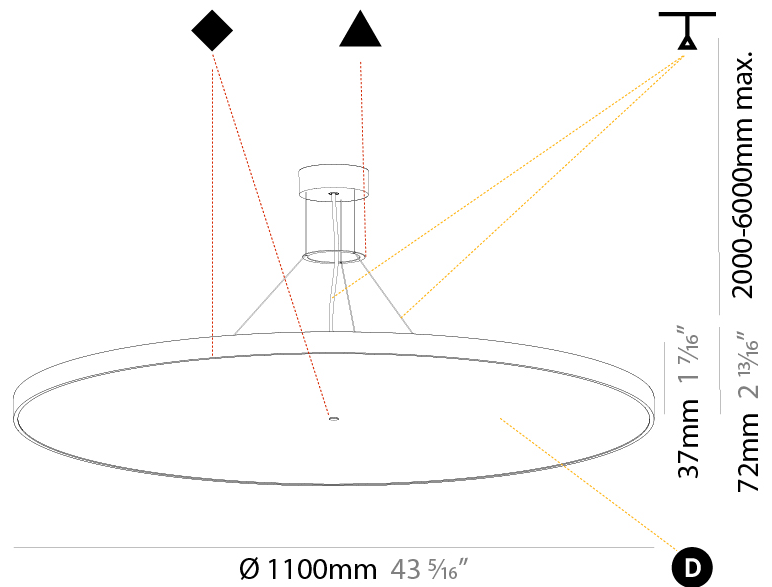

GENERAL

Series: Sign Diva
Subseries: Sign Diva
Partner: Prolicht
Division: Architectural
Installation: Suspension
Product Type: Pendant
Mounting Location: Ceiling
Light Distribution: Direct

PHYSICAL

Shape: Round
Diameter (mm): 1100
Diameter (in): 43 ⁵/₁₆"
Height (mm): 86
Height (in): 3 ³/₈"
Weight (kg): 19.475
Weight (lbs): 42.94
Diffuser: PMMA - Opal / Micro-Prism / Sparkling Secret / Vintage Industrial
Fixture Finish: SSR / BKV / CWI / CRY / HAB / UFT / ITA / RUA / FTG / MYG / LOD / PUS / FRO / FUP / KIA / POP / BLS / SPG / MEY / GOH / CHC / COM / ABZ / JAG / OBR / MOS / ROR
Fixture Material: PMMA / Extruded Aluminum / Steel
Cable Details: 2000mm/78 3/4" or 6000mm/236 1/4" Transparent Cable

ELECTRICAL

Lamp Type: LED (Zhaga Standard)
Input Wattage (W): 169.4
Total Output Wattage (W): 134
Dimming: Tri-Mode (Non-Dimming and Phase Dimming (120Vac only) and 0-10V Dimming)
Driver Included: Yes
Driver Location: Integrated
Driver Type: Constant Current - Universal
Driver Class: Class 2
Input Voltage (V): 120 - 277
Constant Current (MA): 600

LED

Color Temperature (°K): 2700 / 3000 / 3500 / 4000
Max. Delivered Lumen (lm): 16140 / 19520 / 19933 / 20340
CRI: >90 CRI
Lamp Life (hrs): 50000

OPTICAL

RATINGS AND CERTIFICATIONS

Certified By: Certified for North American Standards
IP rating: IP20

PROJECT
TYPE
SPECIFIER
QUANTITY
DATE