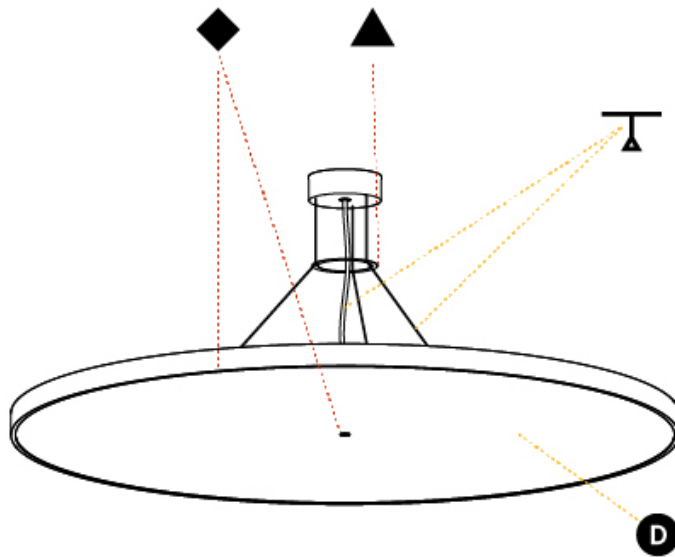

SIGN DIVA SUSPENSION

A300008-

PROJECT	_____
TYPE	_____
SPECIFIER	_____
QUANTITY	_____
DATE	_____

A