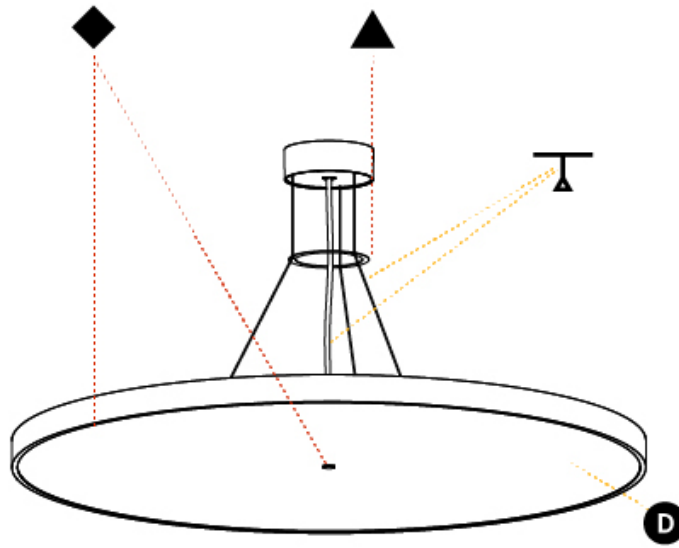

A300006-

PROJECT _____

TYPE _____

SPECIFIER _____

QUANTITY _____

DATE _____