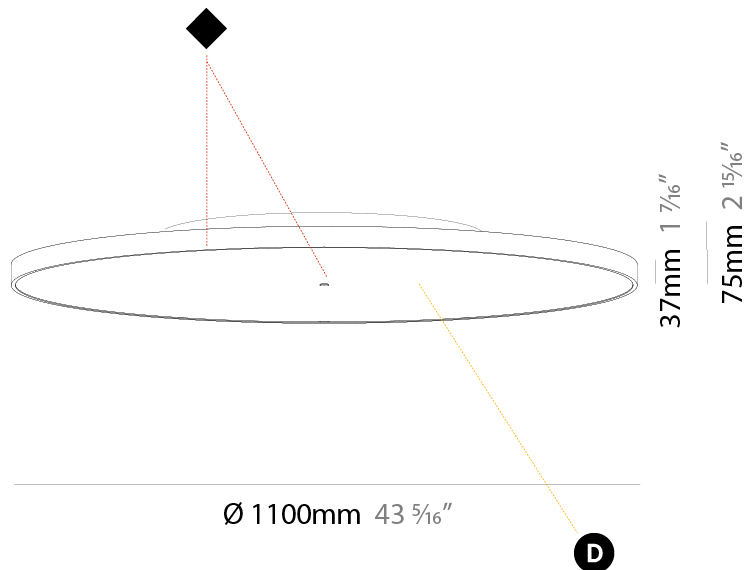

GENERAL

Series: Sign Diva
Subseries: Sign Diva
Partner: Prolicht
Division: Architectural
Installation: Surface
Product Type: Ceiling Surface
Mounting Location: Ceiling
Light Distribution: Direct

PHYSICAL

Shape: Round
Diameter (mm): 1100
Diameter (in): 43 ⁵/₁₆"
Height (mm): 75
Height (in): 2 ¹⁵/₁₆"
Weight (kg): 18.324
Weight (lbs): 40.397
Diffuser: PMMA - Opal/Micro-Prism/Sparkling Secret/Vintage Industrial with Shine Ring
Fixture Finish: SSR / BKV / CWI / CRY / HAB / UFT / ITA / RUA / FTG / MYG / LOD / PUS / FRO / FUP / KIA / POP / BLS / SPG / MEY / GOH / CHC / COM / ABZ / JAG / OBR / MOS / ROR
Fixture Material: PMMA / Extruded Aluminum / Steel

ELECTRICAL

Lamp Type: LED (Zhaga Standard)
Input Wattage (W): 169.4
Total Output Wattage (W): 134
Dimming: Tri-Mode (Non-Dimming and Phase Dimming (120Vac only) and 0-10V Dimming)
Driver Included: Yes
Driver Location: Integrated
Driver Type: Constant Current - Universal
Driver Class: Class 2
Input Voltage (V): 120 - 277
Constant Current (MA): 600

LED

Color Temperature (°K): 3000 / 3500 / 4000
Max. Delivered Lumen (lm): 19520 / 19933 / 20340
CRI: >90 CRI
Lamp Life (hrs): 50000

OPTICAL

RATINGS AND CERTIFICATIONS

Certified By: Certified for North American Standards
IP rating: IP20

A