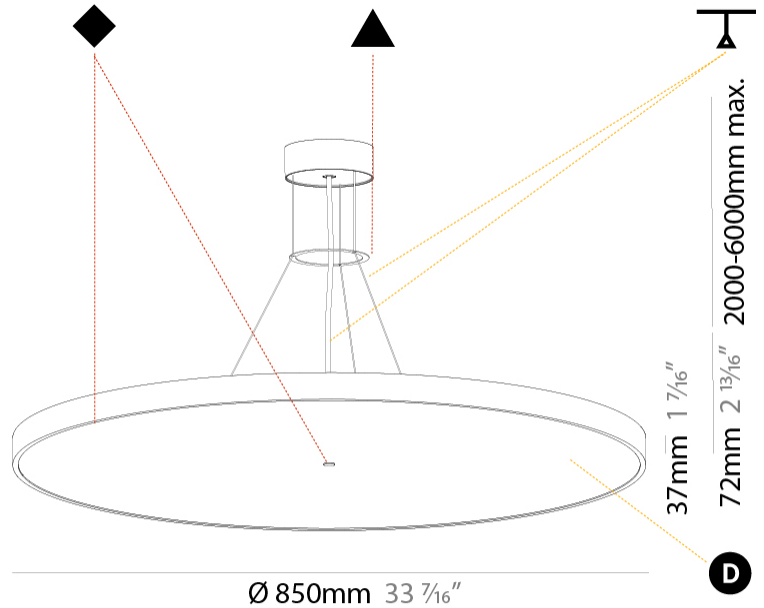

GENERAL

Series: Sign Diva
Subseries: Sign Diva
Partner: Prolicht
Division: Architectural
Installation: Suspension
Product Type: Pendant
Mounting Location: Ceiling
Light Distribution: Direct

PHYSICAL

Shape: Round
Diameter (mm): 850
Diameter (in): 33 7/16
Height (mm): 72
Height (in): 2 13/16
Max. Overall Height (mm): 6072
Max. Overall Height (in): 239 1/16
Weight (kg): 14.005
Weight (lbs): 30.88

Diffuser: PMMA - Opal / Micro-Prism / Sparkling Secret / Vintage Industrial
Fixture Finish: SSR / BKV / CWI / CRY / HAB / UFT / ITA / RUA / FTG / MYG / LOD / PUS / FRO / FUP / KIA / POP / BLS / SPG / MEY / GOH / CHC / COM / ABZ / JAG / OBR / MOS / ROR
Fixture Material: PMMA / Extruded Aluminum / Steel
Cable Details: 2000mm or 6000mm Transparent Cable

ELECTRICAL

Lamp Type: LED (Zhaga Standard)
Input Wattage (W): 96.8
Total Output Wattage (W): 76.8
Dimming: Tri-Mode (Non-Dimming and Phase Dimming (120Vac only) and 0-10V Dimming)
Driver Included: Yes
Driver Location: Integrated
Driver Type: Constant Current - Universal
Driver Class: Class 2
Input Voltage (V): 120 - 277
Constant Current (MA): 600

LED

Color Temperature (°K): 2700 / 3000 / 3500 / 4000
Max. Delivered Lumen (lm): 7960 / 9950 / 10153 / 10360
CRI: >90 CRI
Lamp Life (hrs): 50000

OPTICAL

RATINGS AND CERTIFICATIONS

Certified By: Certified for North American Standards
IP rating: IP20