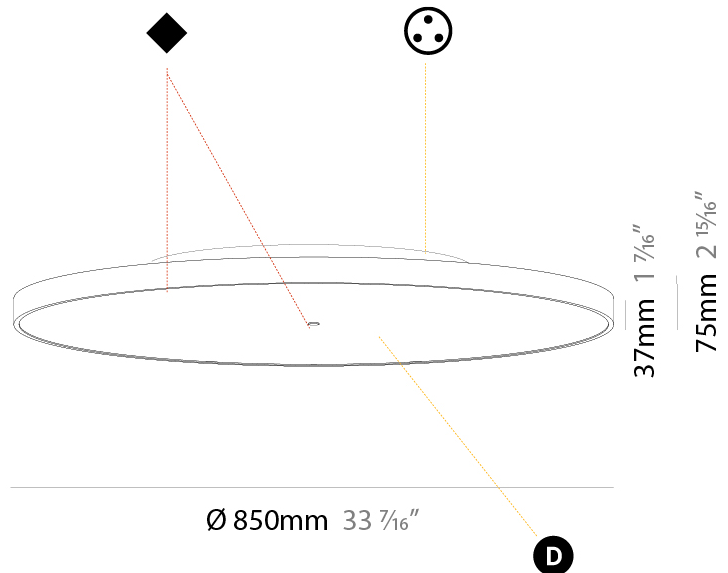

GENERAL

Series: Sign Diva
Subseries: Sign Diva
Brand: Prolicht
Division: Architectural
Mounting Type: Surface
Mounting Location: Ceiling
Subcategory: Ambient

PHYSICAL

Shape: Round
Diameter (mm): 850
Diameter (in): 33 ⁷/₁₆"
Height (mm): 75
Height (in): 2 ¹⁵/₁₆"
Light Distribution: Direct / Indirect
Weight (kg): 12.906
Weight (lbs): 28.453
Diffuser: Direct - PMMA - Opal/Micro-Prism/Sparkling Secret/Vintage Industrial with Shine Ring / Indirect - White/Yellow/Orange/Red/Blue/Green
Fixture Finish: SSR / BKV / CWI / CRY / HAB / UFT / ITA / RUA / FTG / MYG / LOD / PUS / FRO / FUP / KIA / POP / BLS / SPG / MEY / GOH / GUM / CHC / COM / ABZ / JAG / OBR / MOS / ROR
Fixture Material: Extruded Aluminum / Steel

ELECTRICAL

Lamp Type: LED (Zhaga Standard)
Input Wattage (W): 96.8
Total Output Wattage (W): 76.8
Dimming: Tri-Mode (Non-Dimming and Phase Dimming (120Vac only) and 0-10V Dimming)
Driver Included: Yes
Driver Location: Integrated
Driver Type: Constant Current - Universal
Driver Class: Class 2
Input Voltage (V): 120 - 277
Constant Current (MA): 600

LED

Color Temperature (*K): 3000 / 3500 / 4000
Max. Delivered Lumen (lm): 11160 / 11388 / 11620
CRI: >90 CRI
Lamp Life (hrs): 50000

OPTICAL

RATINGS AND CERTIFICATIONS

Certified By: Certified for North American Standards
IP rating: IP20