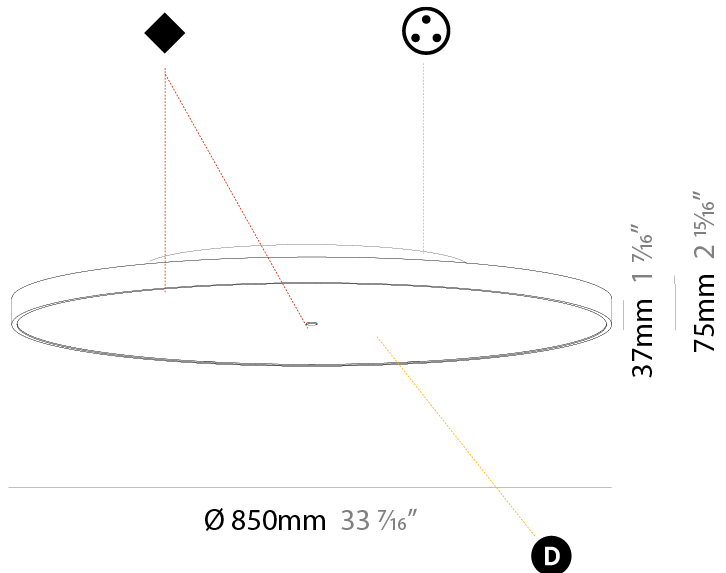

GENERAL

Series: Sign Diva
Subseries: Sign Diva
Partner: Prolicht
Division: Architectural
Installation: Surface
Product Type: Ceiling Surface
Mounting Location: Ceiling
Light Distribution: Direct / Indirect

PHYSICAL

Shape: Round
Diameter (mm): 850
Diameter (in): 33 7/16
Height (mm): 75
Height (in): 2 15/16
Weight (kg): 12.906
Weight (lbs): 28.453
Diffuser: Direct - PMMA - Opal/Micro-Prism/Sparkling Secret/Vintage Industrial with Shine Ring / Indirect - White/Yellow/Orange/Red/Blue/Green
Fixture Finish: SSR / BKV / CWI / CRY / HAB / UFT / ITA / RUA / FTG / MYG / LOD / PUS / FRO / FUP / KIA / POP / BLS / SPG / MEY / GOH / CHC / COM / ABZ / JAG / OBR / MOS / ROR
Fixture Material: PMMA / Extruded Aluminum / Steel

ELECTRICAL

Lamp Type: LED (Zhaga Standard)
Input Wattage (W): 96.8
Total Output Wattage (W): 76.8
Dimming: Tri-Mode (Non-Dimming and Phase Dimming (120Vac only) and 0-10V Dimming)
Driver Included: Yes
Driver Location: Integrated
Driver Type: Constant Current - Universal
Driver Class: Class 2
Input Voltage (V): 120 - 277
Constant Current (MA): 600

LED

Color Temperature (°K): 3000 / 3500 / 4000
Max. Delivered Lumen (lm): 11160 / 11388 / 11620
CRI: >90 CRI
Lamp Life (hrs): 50000

OPTICAL

RATINGS AND CERTIFICATIONS

Certified By: Certified for North American Standards
IP rating: IP20