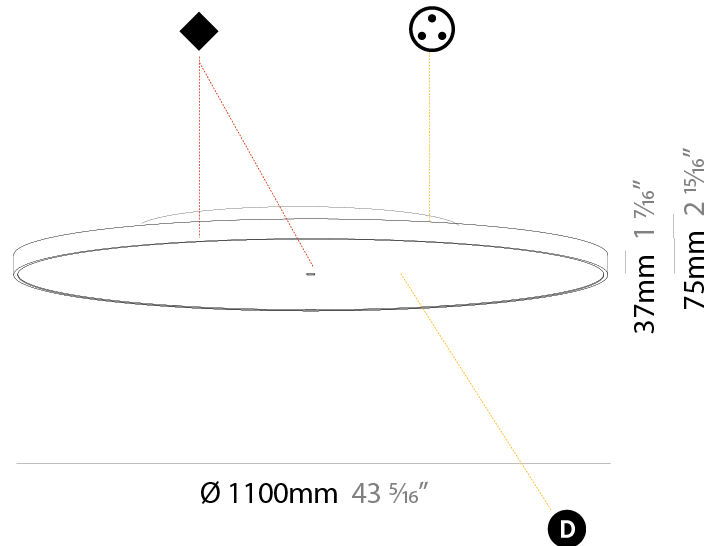

GENERAL

Series: Sign Diva
Subseries: Sign Diva
Partner: Prolicht
Division: Architectural
Installation: Surface
Product Type: Ceiling Surface
Mounting Location: Ceiling
Light Distribution: Direct / Indirect

PHYSICAL

Shape: Round
Diameter (mm): 1100
Diameter (in): 43 ⁵/₁₆"
Height (mm): 75
Height (in): 2 ¹⁵/₁₆"
Weight (kg): 18.39
Weight (lbs): 40.54
Diffuser: Direct - PMMA - Opal/Micro-Prism/Sparkling Secret/Vintage Industrial with Shine Ring / Indirect - White/Yellow/Orange/Red/Blue/Green
Fixture Finish: SSR / BKV / CWI / CRY / HAB / UFT / ITA / RUA / FTG / MYG / LOD / PUS / FRO / FUP / KIA / POP / BLS / SPG / MEY / GOH / CHC / COM / ABZ / JAG / OBR / MOS / ROR
Fixture Material: PMMA / Extruded Aluminum / Steel

ELECTRICAL

Lamp Type: LED (Zhaga Standard)
Input Wattage (W): 169.4
Total Output Wattage (W): 134
Dimming: Tri-Mode (Non-Dimming and Phase Dimming (120Vac only) and 0-10V Dimming)
Driver Included: Yes
Driver Location: Integrated
Driver Type: Constant Current - Universal
Driver Class: Class 2
Input Voltage (V): 120 - 277
Constant Current (MA): 600

LED

Color Temperature (*K): 3000 / 3500 / 4000
Max. Delivered Lumen (lm): 19520 / 19933 / 20340
CRI: >90 CRI
Lamp Life (hrs): 50000

OPTICAL

RATINGS AND CERTIFICATIONS

Certified By: Certified for North American Standards
IP rating: IP20