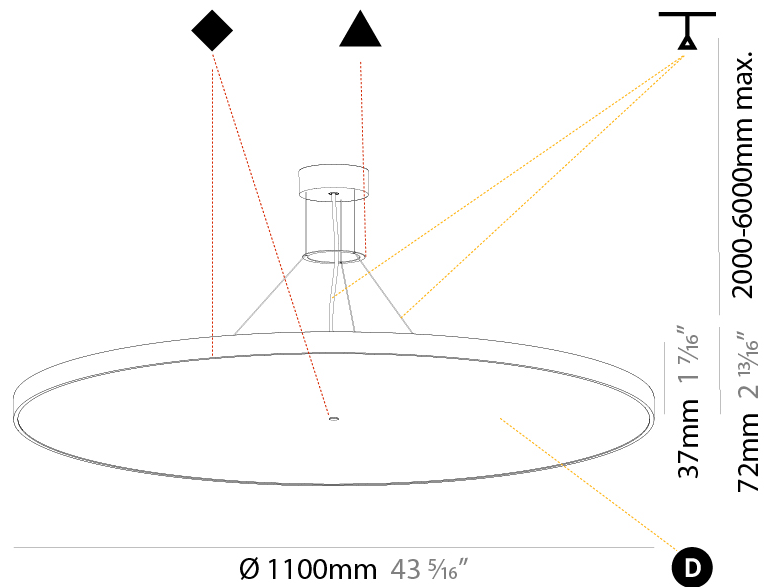

GENERAL

Series: Sign Diva
Subseries: Sign Diva
Brand: Prolicht
Division: Architectural
Mounting Type: Suspension
Mounting Location: Ceiling
Subcategory: Pendant

PHYSICAL

Shape: Round
Diameter (mm): 1100
Diameter (in): 43 ⁵/₁₆"
Height (mm): 86
Height (in): 3 ³/₈"
Light Distribution: Direct
Weight (kg): 19.475
Weight (lbs): 42.94
Diffuser: PMMA - Opal / Micro-Prism / Sparkling Secret / Vintage Industrial
Fixture Finish: SSR / BKV / CWI / CRY / HAB / UFT / ITA / RUA / FTG / MYG / LOD / PUS / FRO / FUP / KIA / POP / BLS / SPG / MEY / GOH / GUM / CHC / COM / ABZ / JAG / OBR / MOS / ROR
Fixture Material: Extruded Aluminum / Steel
Cable Details: 2,000mm/78 3/4" or 6,000mm/236 1/4" Transparent Cable

ELECTRICAL

Lamp Type: LED (Zhaga Standard)
Input Wattage (W): 169.4
Total Output Wattage (W): 134
Dimming: Tri-Mode (Non-Dimming and Phase Dimming (120Vac only) and 0-10V Dimming)
Driver Included: Yes
Driver Location: Integrated
Driver Type: Constant Current - Universal
Driver Class: Class 2
Input Voltage (V): 120 - 277
Constant Current (MA): 600

LED

Color Temperature (°K): 2700 / 3000 / 3500 / 4000
Max. Delivered Lumen (lm): 16140 / 19520 / 19933 / 20340
CRI: >90 CRI
Lamp Life (hrs): 50000

OPTICAL

RATINGS AND CERTIFICATIONS

Certified By: Certified for North American Standards
IP rating: IP20

PROJECT
TYPE
SPECIFIER
QUANTITY
DATE